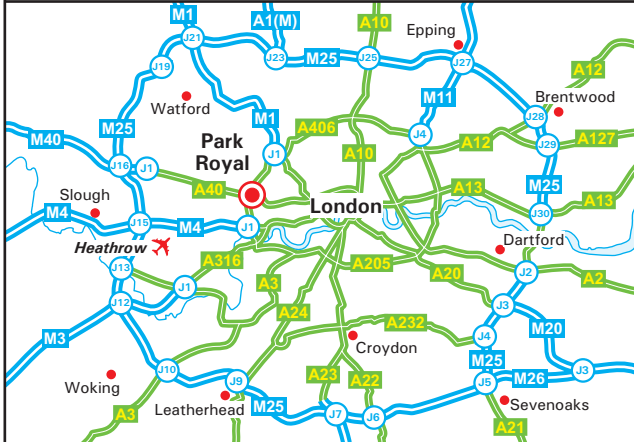

**12-15 Hanger Green
Ealing
London W5 3AY**

T: 020 8354 9000 - F: 020 8354 9010
W: www.stern.co.uk - E: enquiries@stern.co.uk

From the M25 J16 / M40

- Leave the M25 at junction 16 and join the M40 towards Central London, then join the A40.
- Remain on the A40 past Hanger Lane and continue for approx. 3/4 mile.
- Keep in the left hand lane after BP petrol station, before the traffic lights take the slip road left in order to do a u-turn, re-join the A40.
- Continue for approx. 1/2 mile and turn left onto Hanger Green (next to Park Royal tube station).
- Turn left again and you will find us situated on the left hand side.

From the A406 (North Circular)

- Follow the A406 to the Hanger Lane Gyratory and then join the A40 London-bound, and continue for approx. 3/4 mile.
- Follow as above point 3.

By Underground

- Park Royal tube station is a two minute walk and is on the Piccadilly Line.
- Hanger Lane tube station is a five minute walk and is on the Central Line.

By Bus

- Bus route numbers 95 & 487 stop next to Park Royal tube station.
- For 24 hour bus or tube information call the London Travel Information Line on 020 7222 1234, or visit the Transport for London website at www.tfl.gov.uk